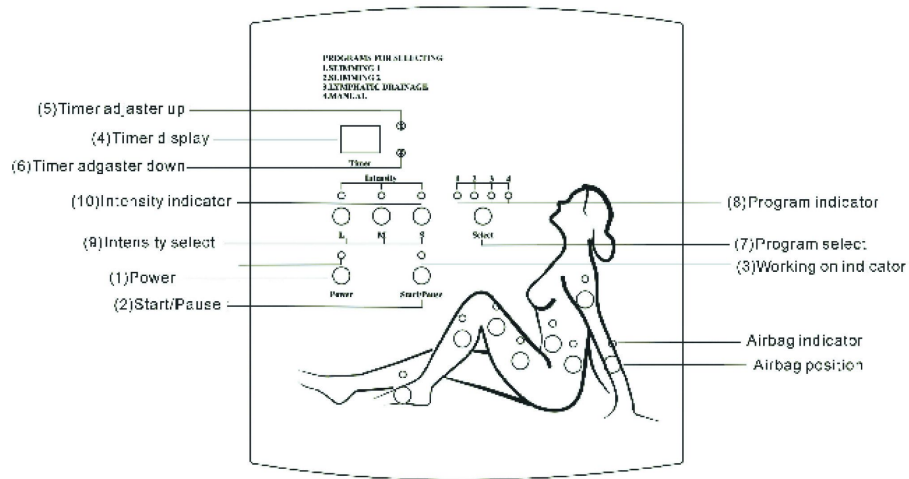

Air Pressure Body Slimming Suit

Air Pressure Body Slimming Suit

Air bag:

Function:

1. Detoxify;
2. Body shapes; Tone body muscles;
3. Body slimming;
4. Physical treatment for lymphatic;
5. Relaxation;
6. Cellulites reducing.

Control Panel:

Operation:

1. Turn the POWER (1) , the indicator will be on.
2. Adjust the timer (5) , the pre-set is 15 minutes
3. Press SELECT (7) , the indicator (8) will be on

3 Auto-control program:

- 1-Slimming 1
- 2-Slimming 2
- 3-Lymphatic

After choose the program, then press START/PAUSE button (2). The airbag will work one by one under the program setting and the indicator will be on when working. The direction of air pressure is form down to up.

4. During using, you can set the intensity through (9) to select L, M and S.
L-large
M- medium
S-small
5. Press the START/PAUSE button (2) to start and hold the program.

Treatment:

- Fat : select 1 program, standard term is 60minutes and choose the “L” for the intensity.
- Medium fat body: select 1 or 2 program, standard term is 30-45 minutes and choose the “L or M” for the intensity.
- A little fat body : Medium fat body: select 2 program, standard term is 30-45 minutes and choose the “M or S” for the intensity.
- Keep weight: select manual program and choose 5 airbags which the customer want to keep shape, and standard term is 20~30minutes
- lymphatic: select 3 program, standard term is 20~35minutes.