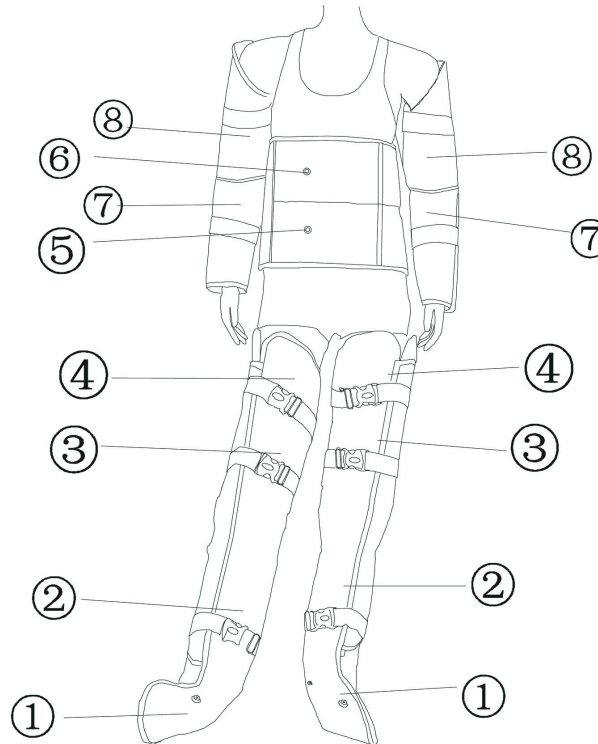

Air Pressure Body Slimming Suit

Air Pressure Body Slimming Suit

Air bag:

Function:

1. Detoxify;
2. Body shapes; Tone body muscles;
3. Body slimming;
4. Physical treatment for lymphatic;
5. Relaxation;
6. Cellulites reducing.

Control Panel:

Operation:

1. Turn the POWER (1) , the indicator will be on.
2. Adjust the timer (5) , the pre-set is 15 minutes
3. Press SELECT (7) , the indicator (8) will be on

3 Auto-control program:

- 1-Slimming 1
- 2-Slimming 2
- 3-Lymphatic

After choose the program, then press START/PAUSE button (2). The airbag will work one by one under the program setting and the indicator will be on when working. The direction of air pressure is form down to up.

4. During using, you can set the intensity through (9) to select L, M and S.
L-large
M- medium
S-small
5. Press the START/PAUSE button (2) to start and hold the program.

Treatment:

- Fat : select 1 program, standard term is 60minutes and choose the “L” for the intensity.
- Medium fat body: select 1 or 2 program, standard term is 30-45 minutes and choose the “L or M” for the intensity.
- A little fat body : Medium fat body: select 2 program, standard term is 30-45 minutes and choose the “M or S” for the intensity.
- Keep weight: select manual program and choose 5 airbags which the customer want to keep shape, and standard term is 20~30minutes
- lymphatic: select 3 program, standard term is 20~35minutes.